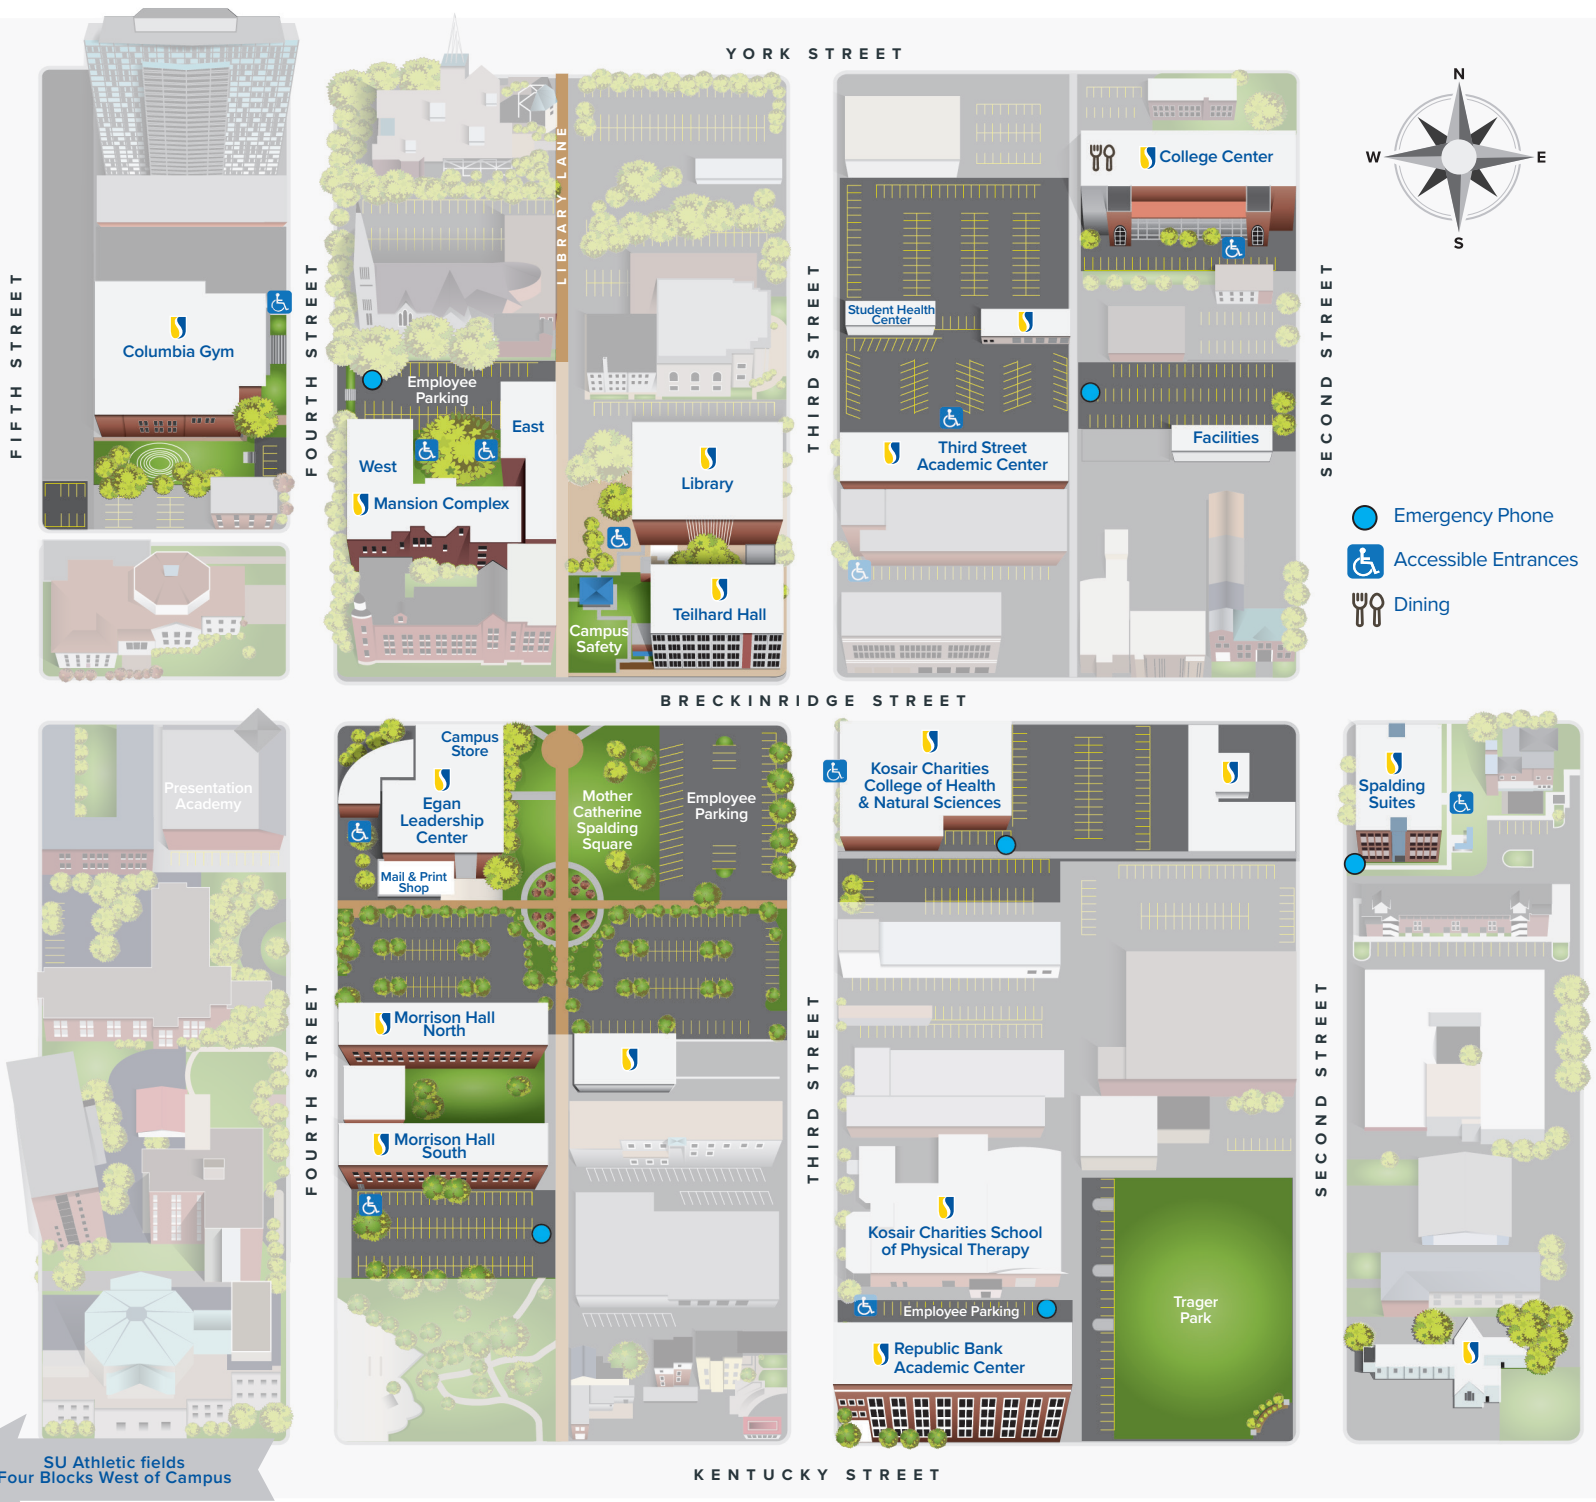

# CAMPUS MAP

901 South Fourth Street  
Louisville, KY 40203  
(502) 585-9911  
[spalding.edu](http://spalding.edu)

SU Athletic fields  
Four Blocks West of Campus

# SPALDING UNIVERSITY FACILITIES NAMES AND ADDRESSES

Athletic Complex	916 S. Eighth St./939 S. Ninth St.
College Center	812 S. Second St.
Columbia Gym	824 S. Fourth St.
Community Garden	805 S. Second St.
Contemplative Garden	838 S. Fourth St.
Derby City Fields	1852 Lincoln Ave.
Egan Leadership Center	901 S. Fourth St.
Kosair Charities College of Health and Natural Sciences	901 S. Third St.
Kosair Charities School of Physical Therapy	961 S. Third St.
Library	853 Library Ln.
Student Health Center	829 S. Third St.
Mansion Complex	851 S. Fourth St.
Morrison Hall North	947 S. Fourth St.
Morrison Hall South	947 S. Fourth St.
Mother Catherine Spalding Square	315 W. Breckinridge St.
Republic Bank Academic Center	981 S. Third St.
Spalding Suites	901 S. Second St.
Teilhard Hall	859 Library Ln.
Third Street Academic Center	845 S. Third St.
Trager Park	201 W. Kentucky St.